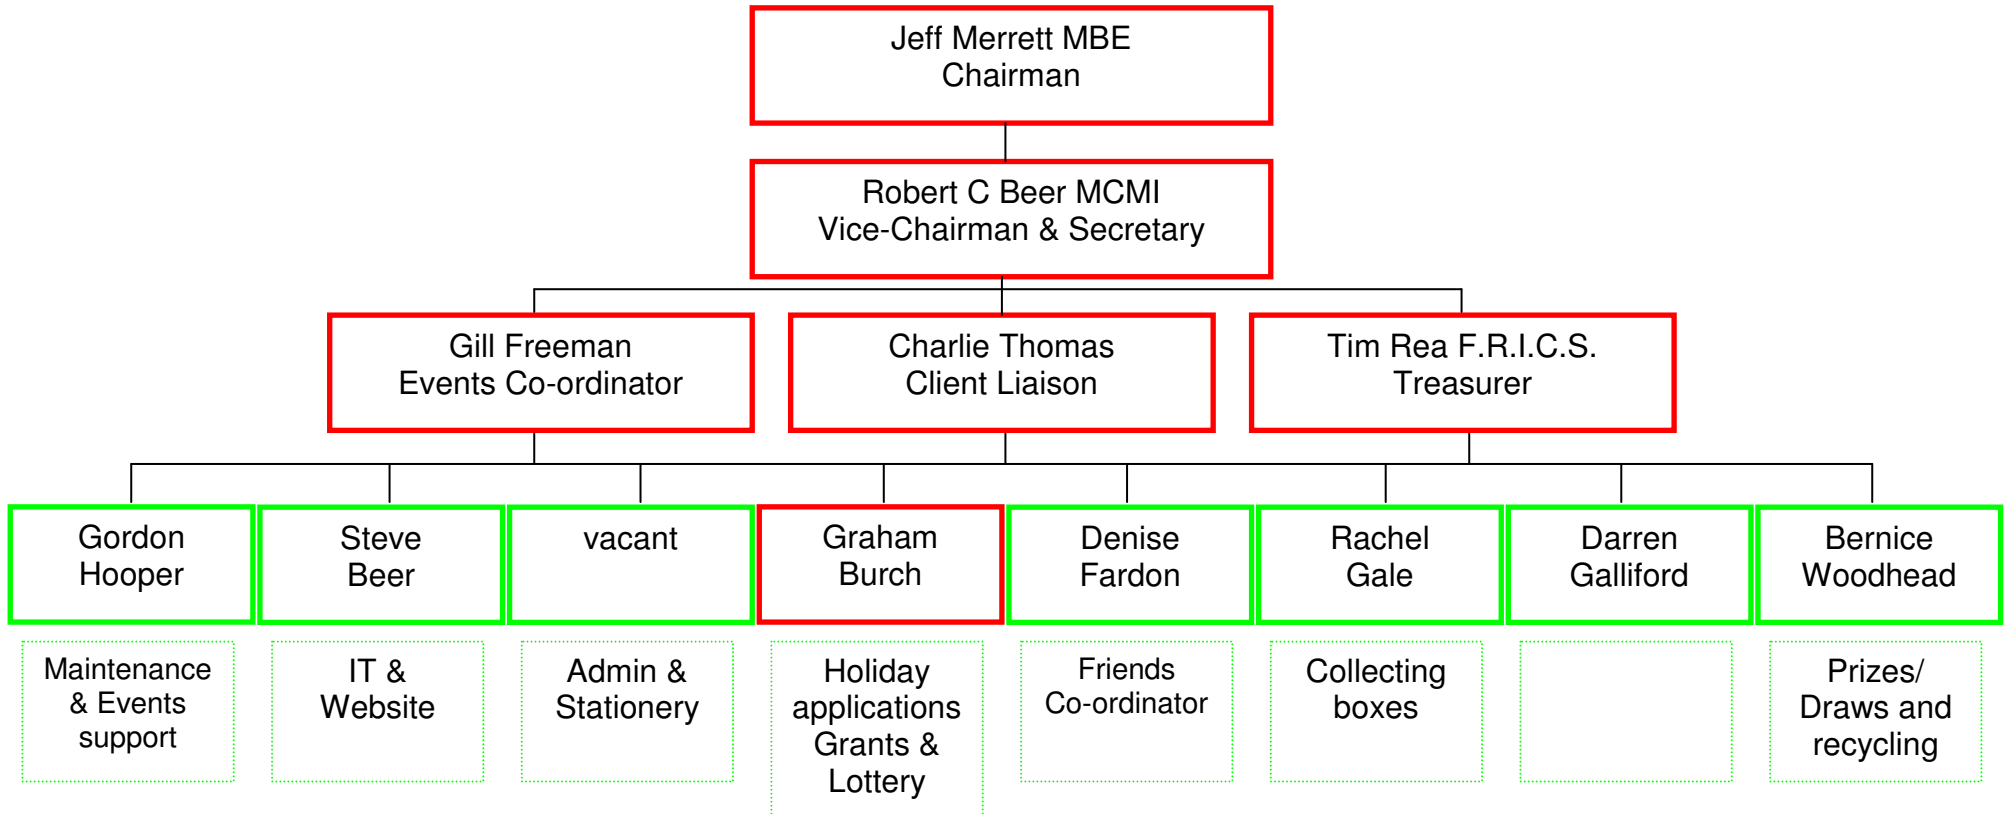

STRUCTURE CHART OCTOBER 2009

**Patron**  
Sir John Evans

**Vice Presidents**  
 Marc Astley  
 Brian Bradley  
 David Freeman  
 Sam Hudson  
 Keith Portlock  
 George Sloan  
 Judi Spiers  
 Mark Tyler  
 Liam Tancock